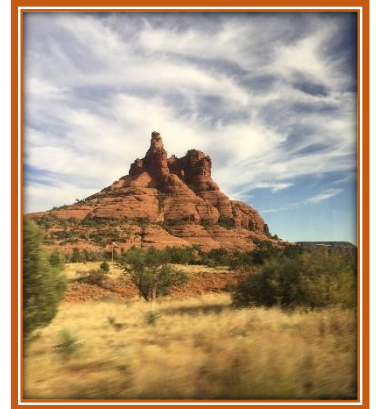

- 10:30 Virginia International Tattoo & Colonial Williamsburg
- 11:00 Alaska NCL Cruise with Denali
- 11:30 Montreal & Quebec Christmas Markets
- 12:15 - - - Break - - -
- 12:30 Sedona & Grand Canyon
- 1:00 California's Pacific Coast / Highway 1 & Yosemite
- 1:30 Albuquerque Balloon Fiesta / Sante Fe