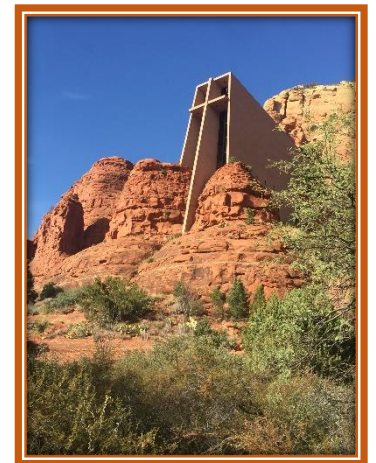

- 10:30 Virginia International Tattoo & Colonial Williamsburg
- 11:00 Alaska NCL Cruise with Denali
- 11:30 Montreal & Quebec Christmas Markets
- 12:15 - - - Break - - -
- 12:30 Sedona & Grand Canyon
- 1:00 California's Pacific Coast / Highway 1 & Yosemite
- 1:30 Albuquerque Balloon Fiesta / Sante Fe